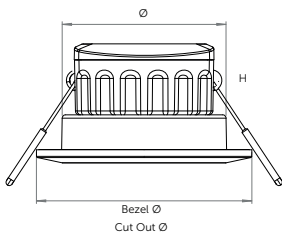

Fixed Screw Terminal